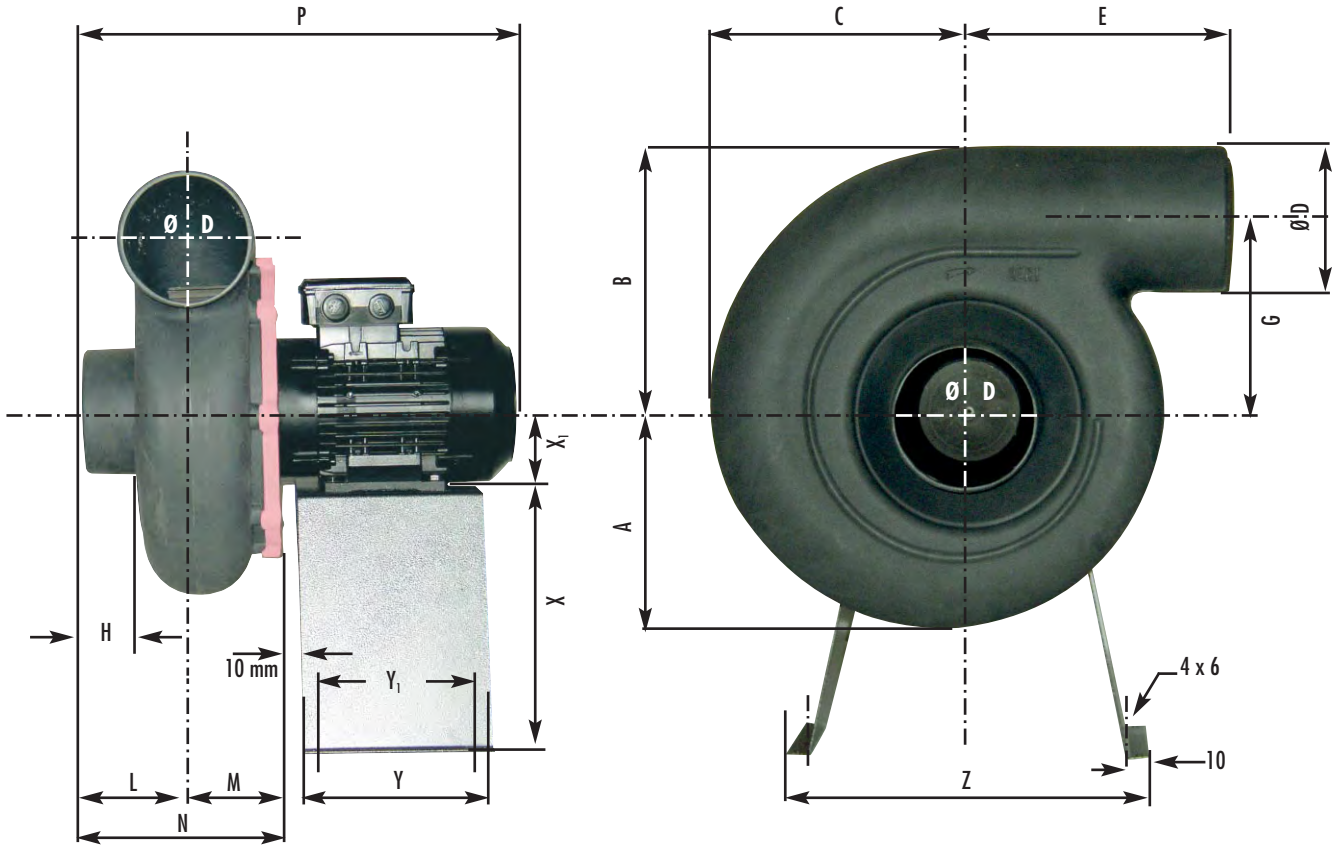

n (T/min) R.P.M.	Global dB	Global dB (A)
1450	65,4	61,1
1720	69,1	69,1
2850	82,1	78
3300	86,7	81,8

ISO 13347

ONLY LG POSITION

Dimensional data (mm). Metal stand does not come standard with fan (see accessories pricing).
The motor frame size may vary upon type of motor used.

A	B	C	ØD	E	G	H	L	M	N	P	Y	Y ₁	Z	X	X ₁
188	232	227	125	218	170	55	110	83	193	433	180	160	340	240	80

Handings with IP55 motor type are viewed from inlet side - 45 degree adjustable